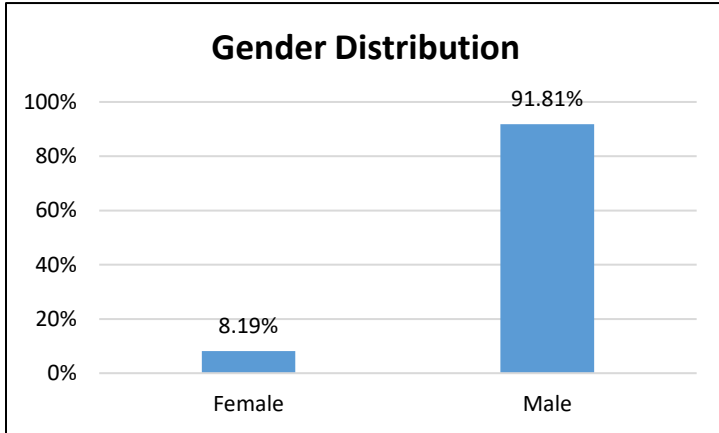

Pretrial Services Weekly Report

Electronic Monitoring Population Demographics 2/17/2023

Radio Frequency Monitoring (RF) population:	952
GPS Monitoring population:	697

Radio Frequency (RF) Monitoring